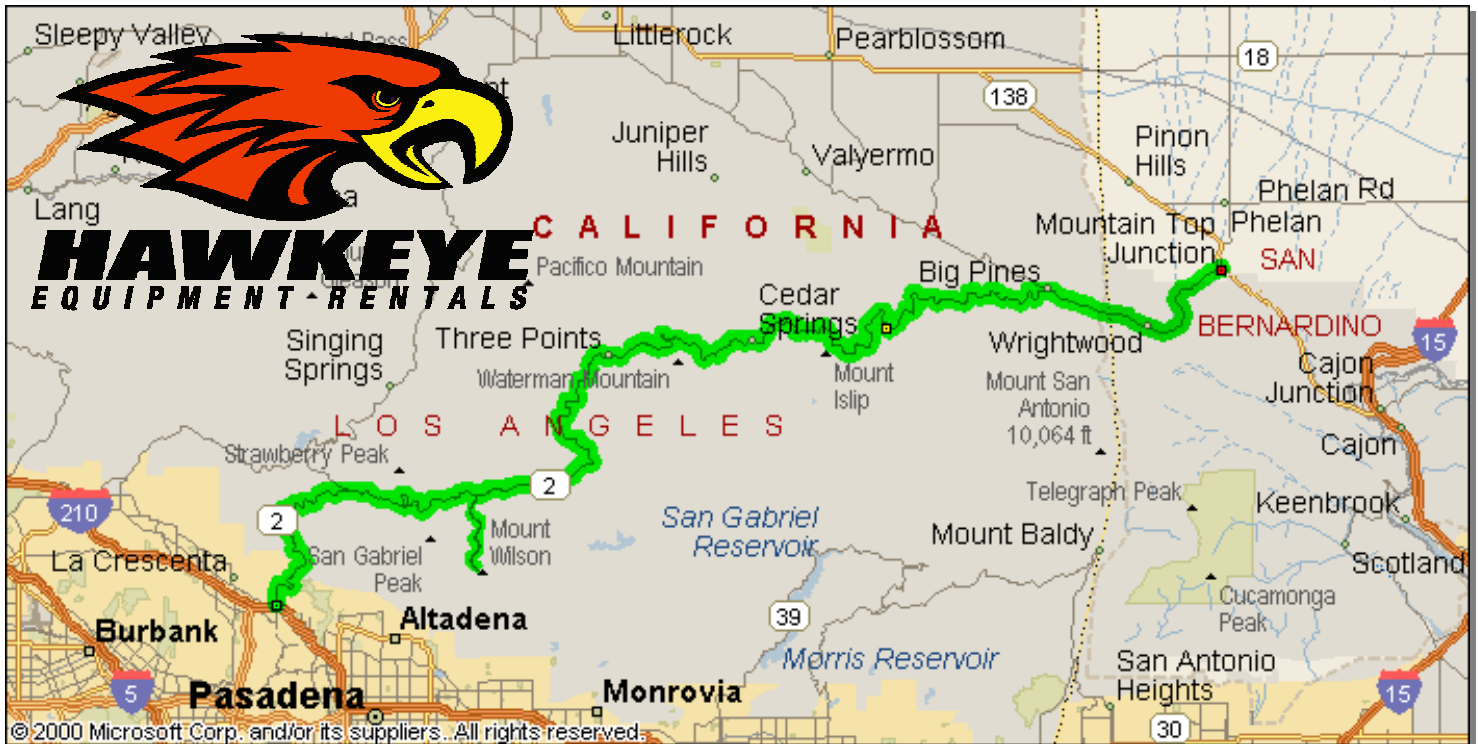

# Angeles Crest Highway

10:00am Sunday, June 28th  
Meet at Glendale Harley Davidson  
3717 San Fernando Rd, Glendale

We'll be riding from West to East and will end at the 15 freeway at the Cajon cutoff at which point you can head home OR ride past Silverwood and up the 138 to my house in Crestline.